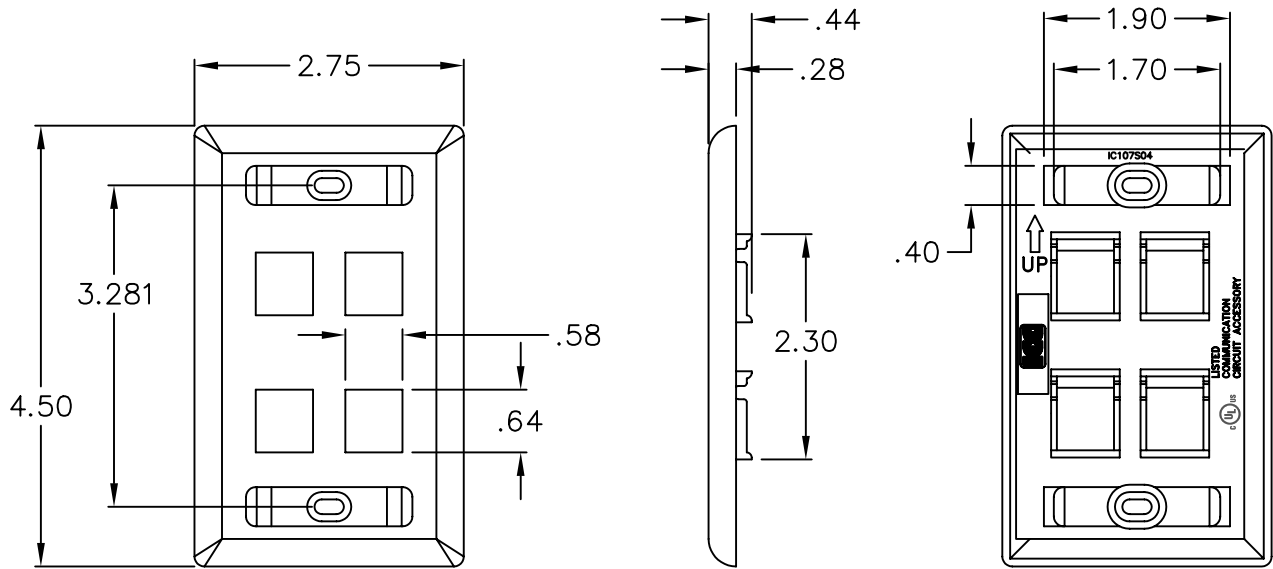

4-Port Single Gang Faceplate With Station ID

PRODUCT SPECIFICATION

Package includes:

- A. 4-Port Single Gang Faceplate With Station ID, 1 pc
- B. ICC Label Cover, 1 pc
- C. Clear Label Cover, 2 pcs
- D. Paper Label, 2 pcs
- E. #6-32 x 3/4" Pan Head Machine Screw, 2 pcs

4-Port Faceplate With Station ID

ICC Label Cover

Clear Label Cover

Features and Benefits:

- Configured to fit standard single gang outlet box
- Designed to support the distribution of voice, data, and other communication needs to the work area for commercial or residential applications
- Rugged and durable construction
- Easy station identification with use of enclosed labels protected by clear plastic covers
- Hidden mounting screws
- Accommodates a wide variety of easy to snap-in modules, providing configuration flexibility
- Accepts all IC107 modules
- Available in ivory and white
- UL listed

FACEPLATE, ID, 1-GANG, 4-PORT

ITEM NO. IC107S04XX

REV. A

DWG NO. PS107S0400

PAGE NO. 1

CUSTOMER CARE / TECHNICAL SUPPORT * CSR@ICC.COM / 888-ASK-4-ICC (275-4422) * 14700 Alondra Blvd., La Mirada, CA 90638 * www.icc.com

NOTE: UNLESS OTHERWISE SPECIFIED

1. MATERIAL: ABS, UL 94V-0
2. FINISH: TEXTURE
3. COLOR: XX: IV-IVORY & WH-WHITE

UL US FILE NO. 125268

FACEPLATE, ID, 1-GANG, 4-PORT		 PremiumProducts <i>ProvenPerformance</i> <i>CompetitivePrices</i>	
ITEM NO.	IC107S04XX		REV. A
DWG NO.	PS107S0400	PAGE NO.	2